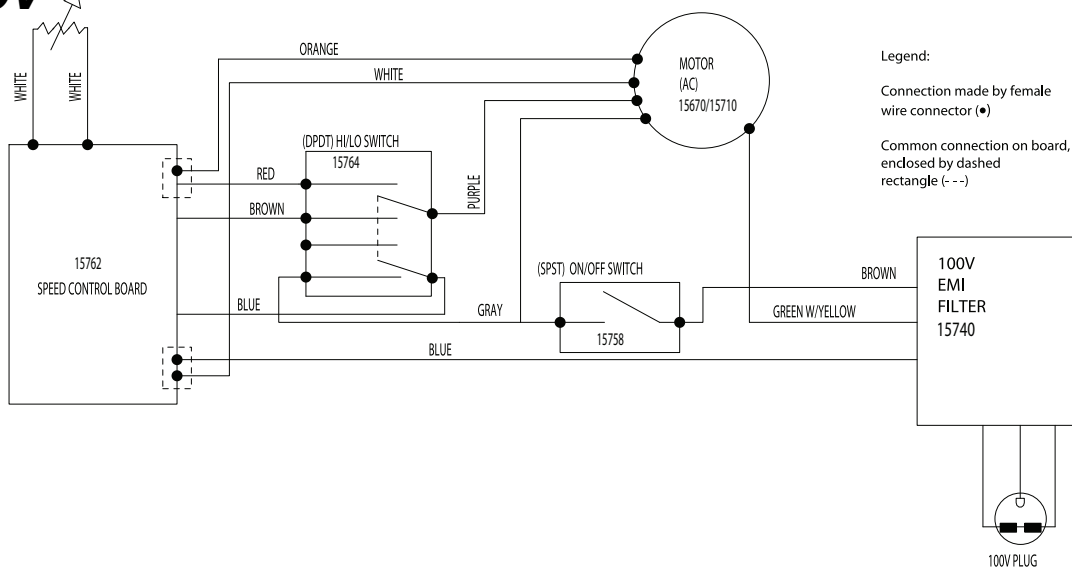

*Machines before Serial No. 000768A059210356

Variable Speed Drink Machine, Vita-Prep® 3, Vita-Prep® & Vita-Pro® Wiring Diagrams

100V

120V

120V EMC