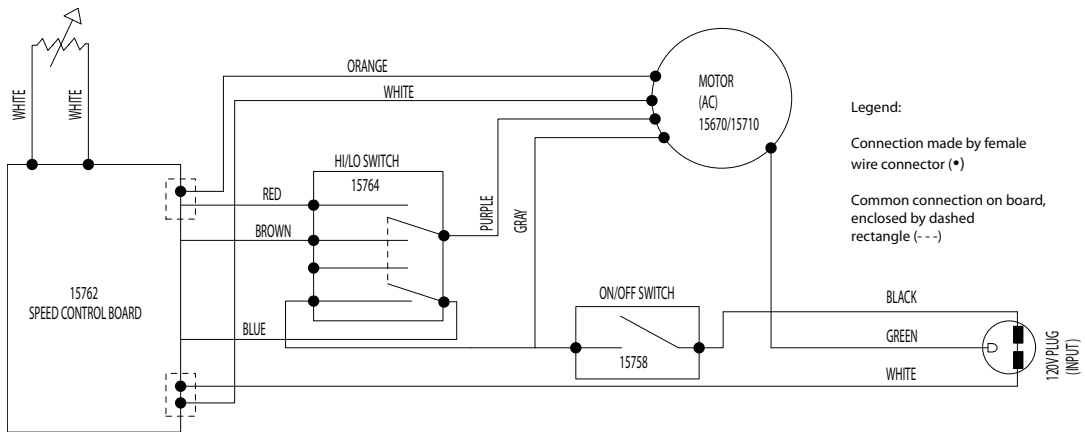

*Machines before Serial No. 000768A059210356

Variable Speed Drink Machine, Vita-Prep® 3, Vita-Prep® & Vita-Pro® Wiring Diagrams

100V

120V

120V EMC