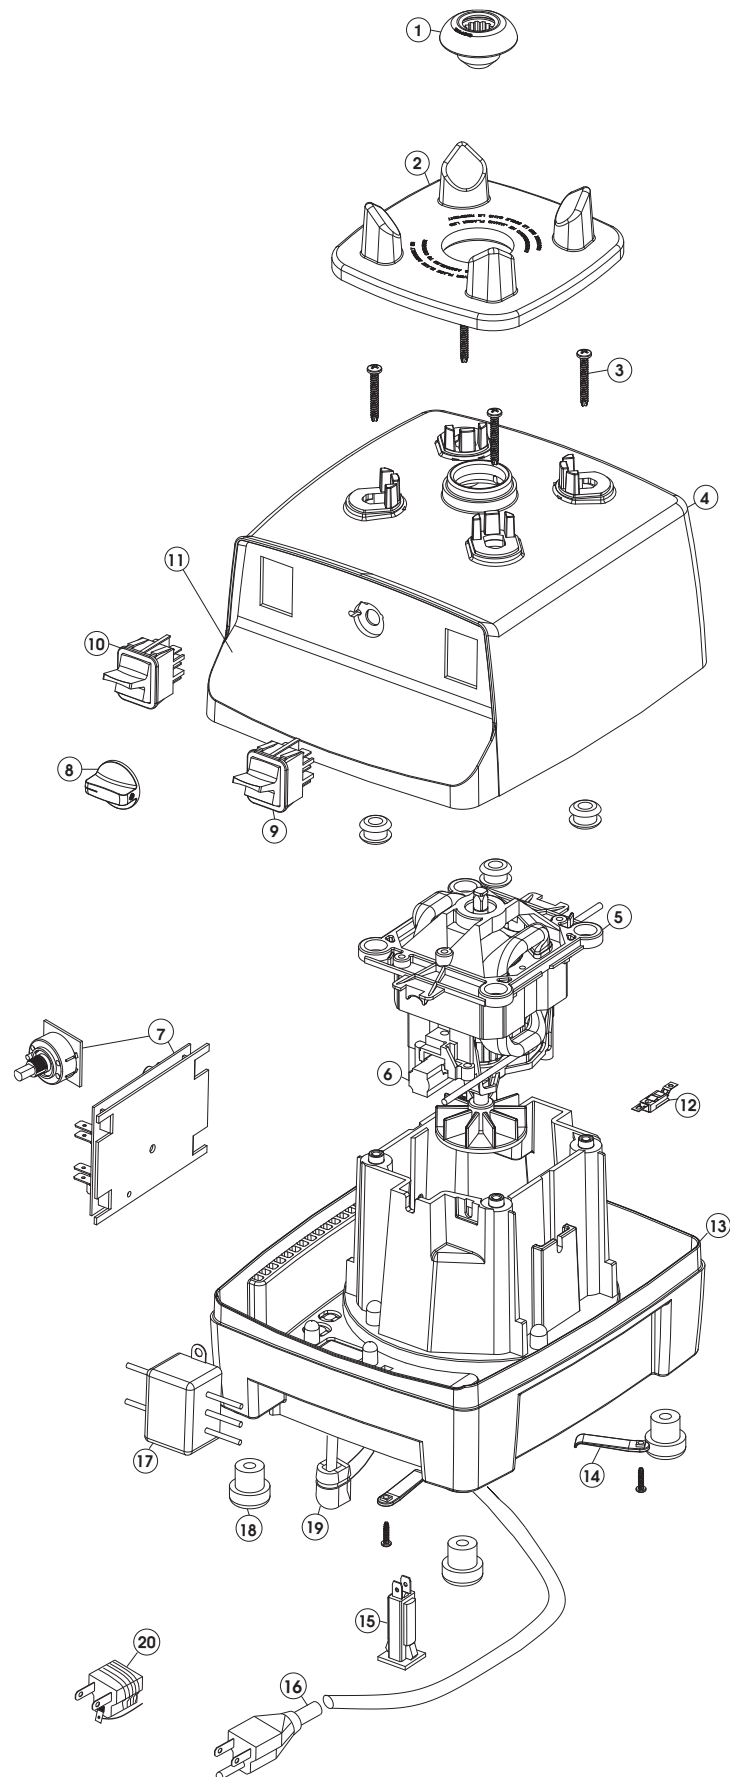

Vita-Prep® 3, Vita-Prep®, & Vita-Pro®

Vita-Prep® 3, Vita-Prep®, & Vita-Pro® Parts List – 100V (Japan), 120V, 120V (Taiwan), 120V EMC (Taiwan), 220/240V

NO.	NEW PART NO.	OLD PART NO.	DESCRIPTION	VOLTAGE	QTY./PACK	LIST PRICE
1	891	891	Drive Socket Assembly	All	1	
1	15546	15546	Drive Socket Assembly (Set of 2)	All	2	
1	15547	15547	Drive Socket Assembly (Set of 5)	All	5	
2	791	791	Centering Pad	All	1	
3	15726	FST102	Upper Shell Retainer Screws (4)	All	4	
4	15757	PLS107	Upper Base Shell - Grey	All	1	
4	15728	PLS111	Upper Base Shell - Black	All	1	
5	15711	ASY216	Vita-Prep 3 Motor Assembly	220/240V	1	
5	15710	ASY209	Vita-Prep 3 Motor Assembly	100/120V	1	
5	15674	ASY154	Variable Speed Motor Assembly	220/240V	1	
5	15676	ASY143	Variable Speed Motor Assembly*	220/240V	1	
5	15670	ASY131	Variable Speed Motor Assembly	100/120/120V EMC	1	
6	764	764	Brush Replacement Kit	All	2	
7	15763	CTL111	Speed Control Circuit Board & Rotary Switch	220/240V	1	
7	15762	CTL103	Speed Control Circuit Board & Rotary Switch	100/120/120V EMC	1	
8	15732	PLS207	Control Knob	All	1	
9	15758	CTL104	On/Off Switch	All	1	
10	15764	CTL105	High/Low Switch - Variable	All	1	
11	LBL543	LBL543	Vita-Prep 3 Label	All	1	
11	LBL219	LBL219	Vita-Prep Label	All	1	
11	LBL119	LBL119	Vita-Pro Label	All	1	
12	824	824	Thermal Protector Kit	100/120/120V EMC	1	
NOT SHOWN	15515	15515	Thermal Switch Assembly Kit*	220/240V	1	
13	15760	ASY101	Base Frame Assembly	All	1	
14	793	793	Cord Retainer Clip & Screw	All	4	
NOT SHOWN	15759	CTL109	Power Resistor*	220/240V	1	
NOT SHOWN	15761	CTL112	Circuit Breaker*	220/240V	1	
15	15735	CTL151	Circuit Breaker	220/240V	1	
16	By Country	By Country	Power Cord	220/240V	1	
16	15756	WIR100	Power Cord	120V	1	
16	15737	PLG117	Power Cord	100V	1	
16	15738	PLG133	Power Cord	120V EMC	1	
17	15739	CTL509	EMI Filter	220/240V	1	
17	15740	CTL131	EMI Filter	100V	1	
17	15741	CTL515	EMI Filter	120V EMC	1	
18	794	794	Rubber Feet (4)	All	4	
19	15742	FST815	Power Cord Strain Relief	220/240V	1	
19	15743	CON800	Power Cord Strain Relief	100/120/120V EMC	1	
20	15745	CTL125	Japanese Adapter	100V	1	
NOT SHOWN	15748	n/a	Base Frame Channel (3)	All	3	